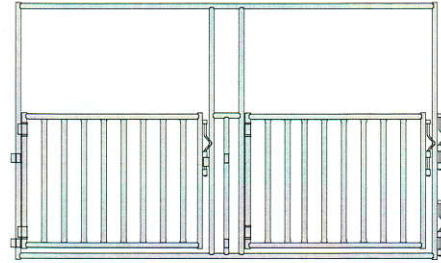

Vertical Rail Hog & Sheep 2 Gate

Vertical Rail Hog & Sheep Divider Panel