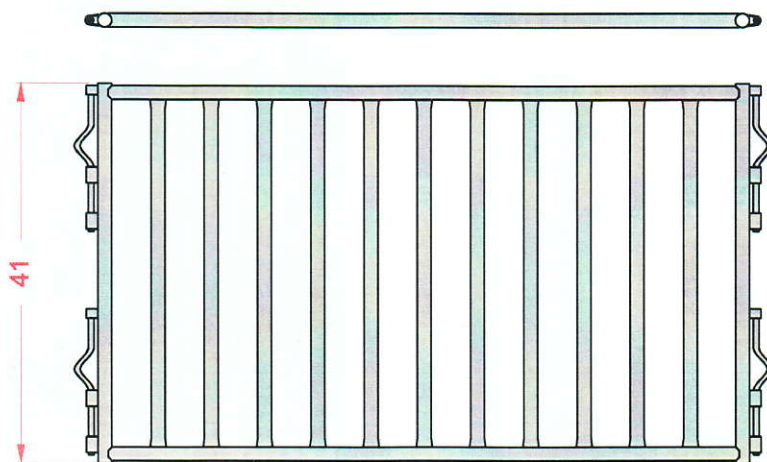

W-W Livestock Systems

Vertical Rail Hog & Sheep Divider Panel

Framework:	1.5" x 14 Gauge Round Tubing
Interior Rails:	1.5" x 16 Gauge Round Tubing

Serving The Stockman Since 1946