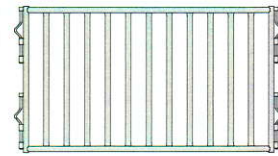

W-W Hog & Sheep Pens

ACKERMANDISTRIBUTING.COM 800-726-9091

Vertical Rail Hog & Sheep Back Panel

Vertical Rail Hog & Sheep Divider Panel

All Hog & Sheep Components are constructed from A-513 High Tensile steel tubing with 50,000 P.S.I yield strength. All joints of framework are saddle cut for extra strength. Framework is fabricated from 1.5 x 14 gauge round steel tubing. Interior rails are made from 1.5 x 16 gauge round steel tubing. Gate frame is 72" tall and gates and panels are 41" or 48" tall. All units interlock with self-contained permanently attached drop pins. Gate is also secured with self-contained, permanently attached drop pins.

Serving The Stockman Since 1946