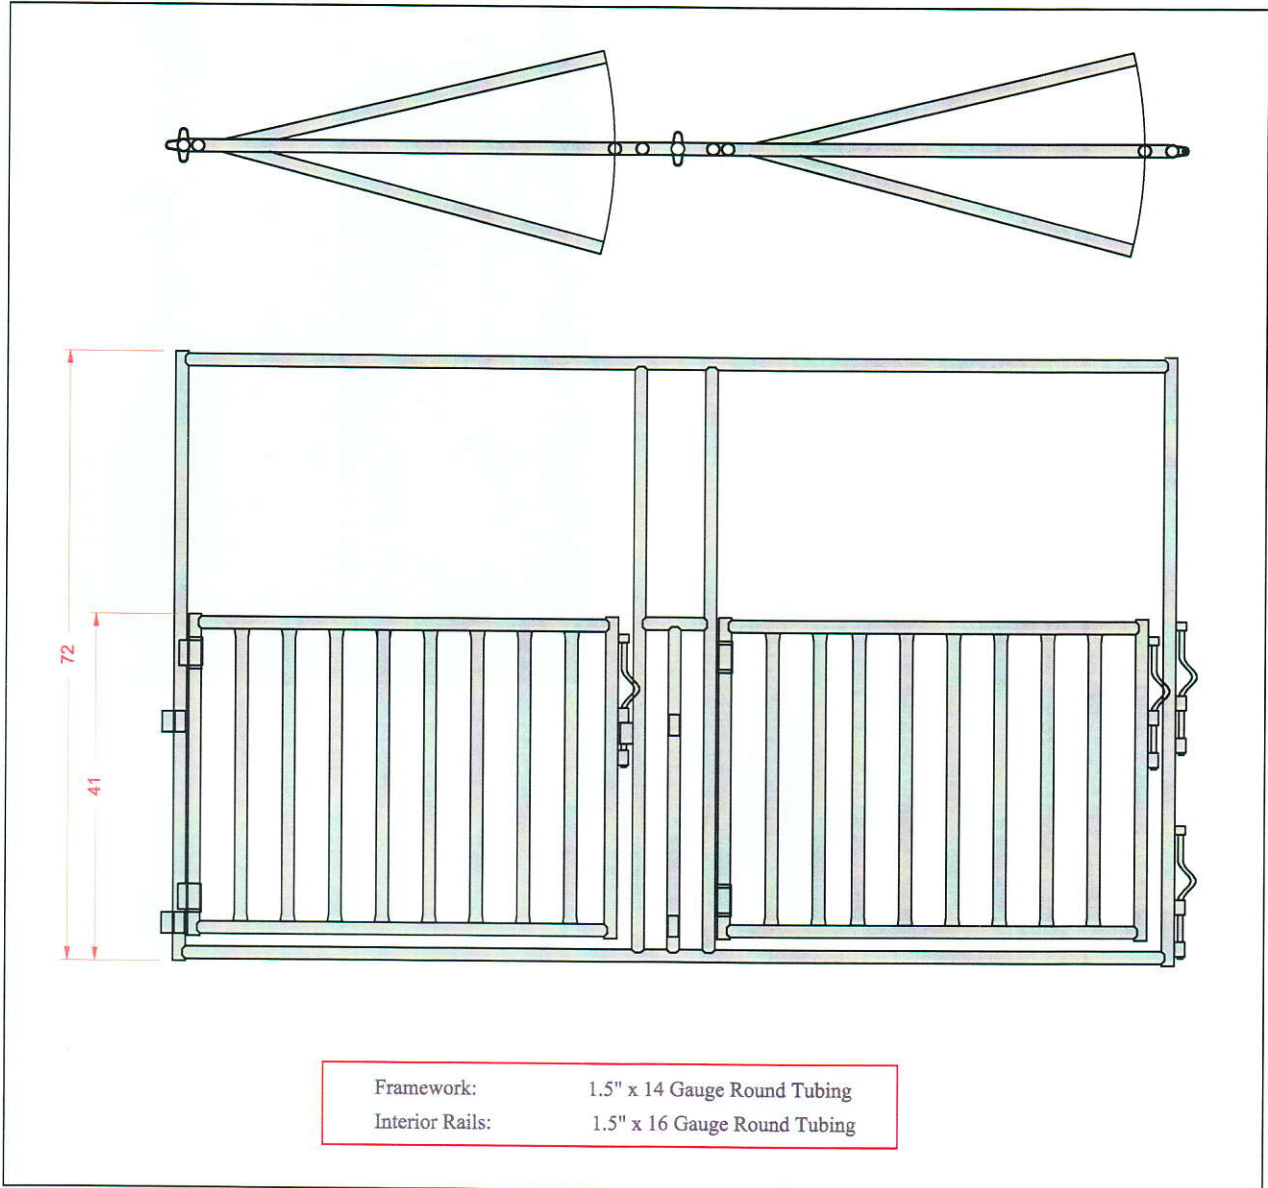

W-W Livestock Systems

Vertical Rail Hog & Sheep 2 Gate

Serving The Stockman Since 1946