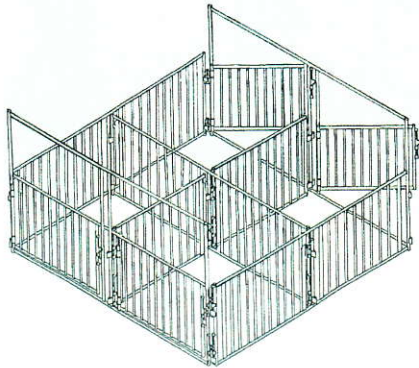

Vertical Rail Hog & Sheep Divider Panel