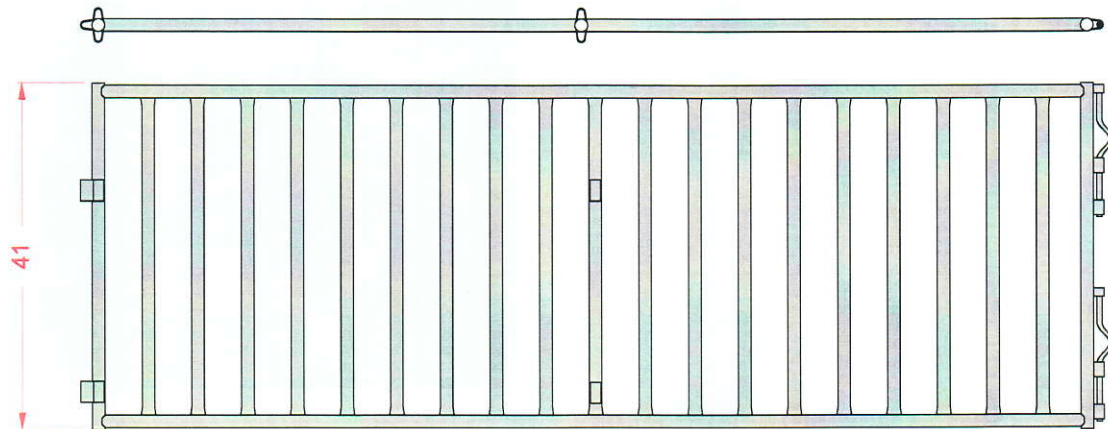

W-W Livestock Systems

Vertical Rail Hog & Sheep Back Panel

Framework:	1.5" x 14 Gauge Round Tubing
Interior Rails:	1.5" x 16 Gauge Round Tubing

Serving The Stockman Since 1946