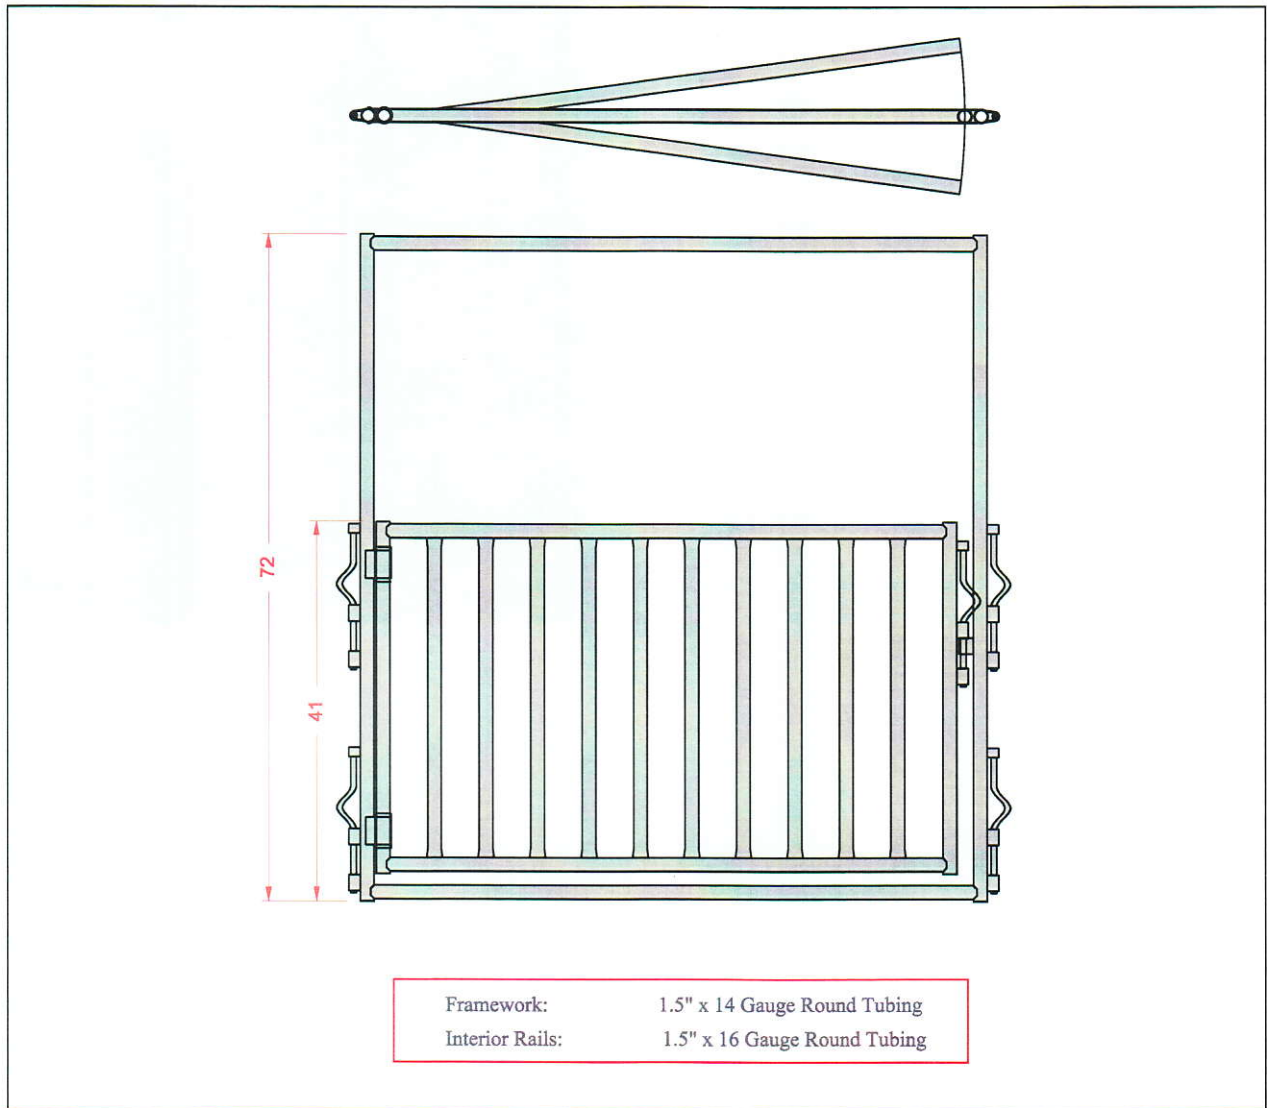

W-W Livestock Systems

Hog & Sheep Panels and Gates

Framework:	1.5" x 14 Gauge Round Tubing
Interior Rails:	1.5" x 16 Gauge Round Tubing

800-726-9091 ~ La Salle, CO

Distributing: Heather's Cell 970-518-6949
Dist. & Const: Dean's Cell 970-539-0641
Distributing: David's Cell 970-381-8223
Const. & Farm: Ron's Cell 970-536-0636
Horses: Donna's Cell 970-371-1226

W-W Livestock Systems

Vertical Rail Hog & Sheep Gate

Serving The Stockman Since 1946

DesignCad/Vernon/Presentation/HogSheepGateVR

W-W Livestock Systems

Vertical Rail Hog & Sheep Divider Panel

Framework:	1.5" x 14 Gauge Round Tubing
Interior Rails:	1.5" x 16 Gauge Round Tubing

Serving The Stockman Since 1946

DesignCad/Vernon/Presentation/HogSheepDividerVR

W-W Livestock Systems

Vertical Rail Hog & Sheep Back Panel

Framework:	1.5" x 14 Gauge Round Tubing
Interior Rails:	1.5" x 16 Gauge Round Tubing

W-W Hog & Sheep Pens

ACKERMANDISTRIBUTING.COM 800-726-9091

Vertical Rail Hog & Sheep Back Panel

Vertical Rail Hog & Sheep 2 Gate

Vertical Rail Hog & Sheep Divider Panel

All Hog & Sheep Components are constructed from A-513 High Tensile steel tubing with 50,000 P.S.I yield strength. All joints of framework are saddle cut for extra strength. Framework is fabricated from 1.5 x 14 gauge round steel tubing. Interior rails are made from 1.5 x 16 gauge round steel tubing. Gate frame is 72" tall and gates and panels are 41" or 48" tall. All units interlock with self-contained permanently attached drop pins. Gate is also secured with self-contained, permanently attached drop pins.