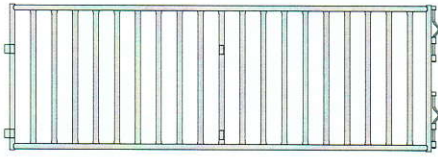

W-W Hog & Sheep Pens

ACKERMANDISTRIBUTING.COM 800-726-9091

Vertical Rail Hog & Sheep Back Panel